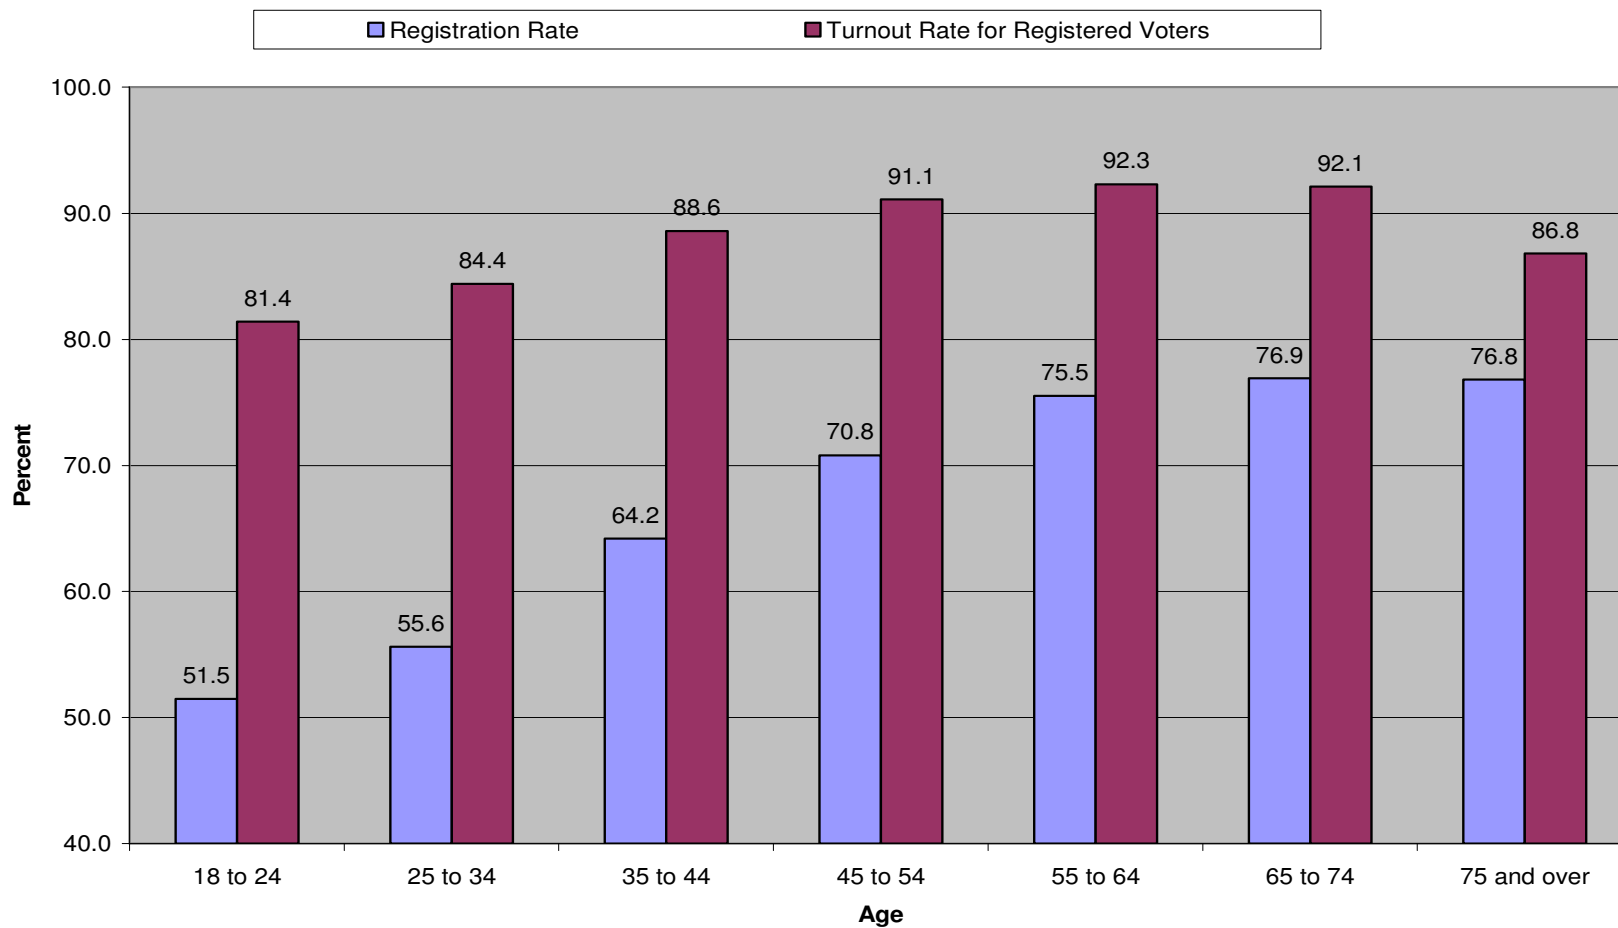

The Registration Gap

Chart prepared by FairVote Rhode Island.

Source: US Census Bureau, Current Population Survey, *Voting and Registration in the Election of November 2004*, Table 1